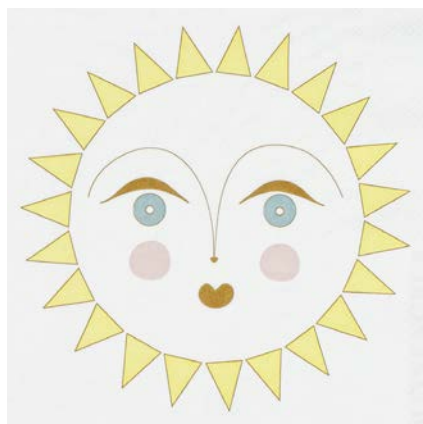

SERENA

Nr 51626